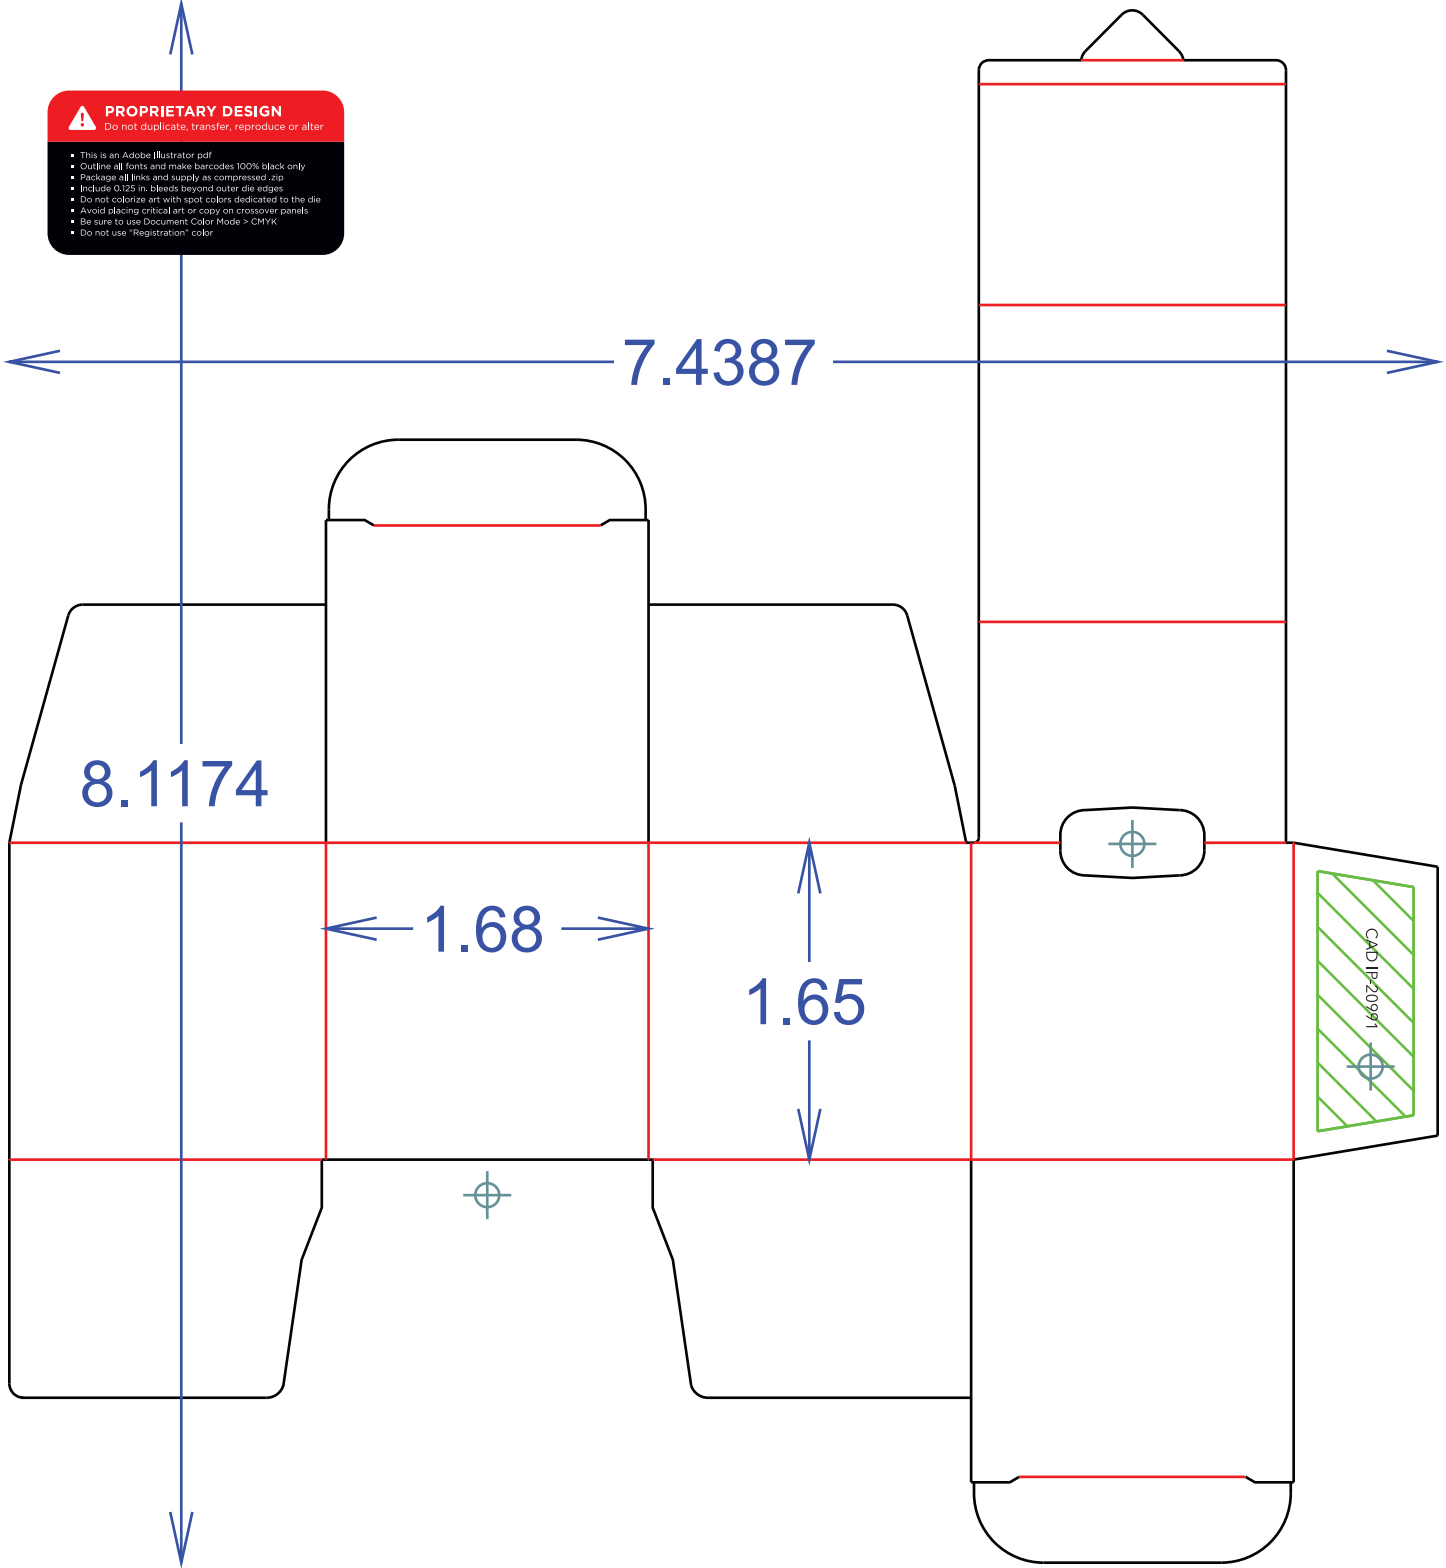

PROPRIETARY DESIGN

7.4387

8.1174

1.68

1.65

CAD IP-20991